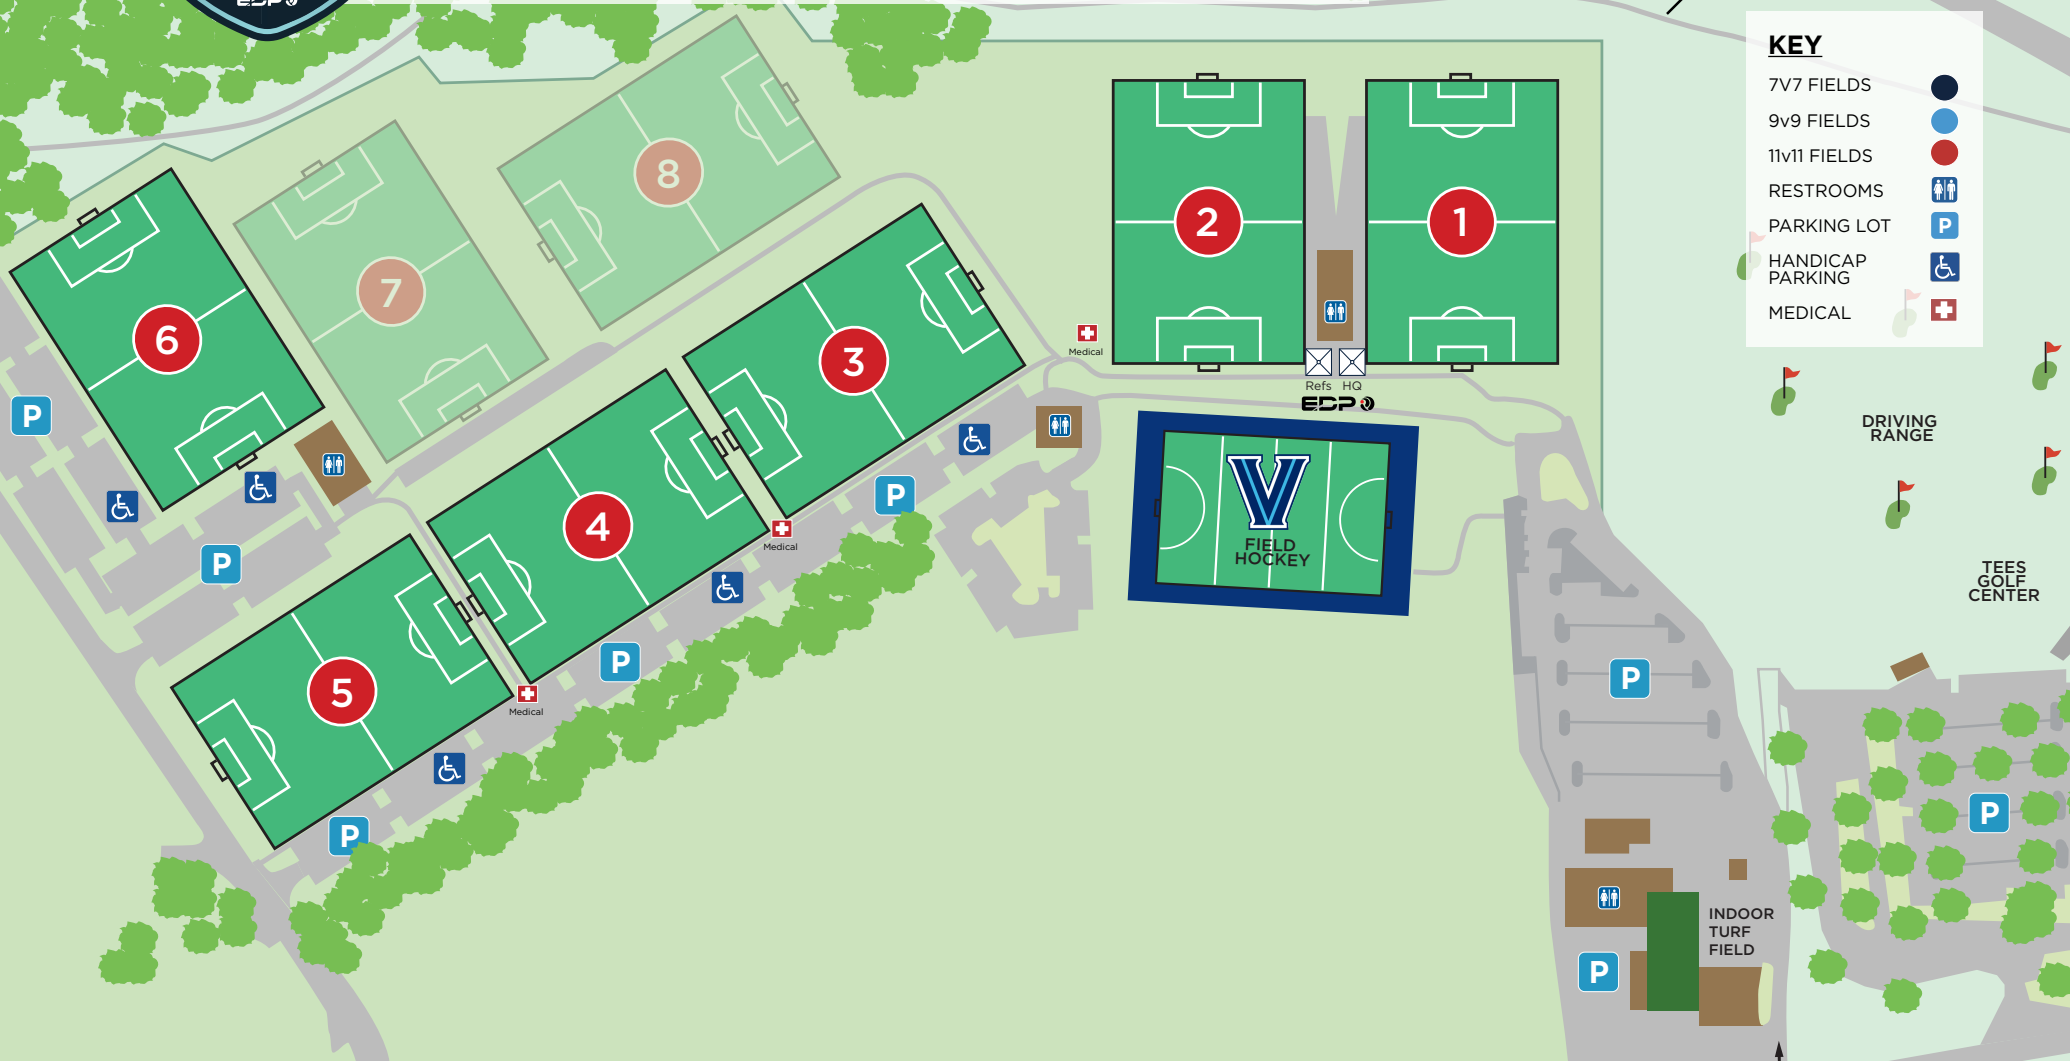

The Proving Grounds

Main Line Friendlies Powered by EDP Soccer | 15U-19U Boys & Girls

March 28-29, 2026 | Boys: Saturday, March 28 | Girls: Sunday, March 29

725 Conshohocken Road, Conshohocken, PA 19428

WALKING TRAILS

KEY

- 7V7 FIELDS 
- 9v9 FIELDS 
- 11v11 FIELDS 
- RESTROOMS 
- PARKING LOT 
- HANDICAP PARKING 
- MEDICAL 

ENTRANCE/EXIT CONSHOHOCKEN ROAD

edpsoccer.com/main-line-friendlies

Watch for children & park in designated areas. Do not move signs, traffic cones or barriers. No pets. No smoking. No drugs or alcohol. No BBQ's or fires. No weapons or violence. No derogatory, foul or abusive language. Violators will be asked to leave the premises.